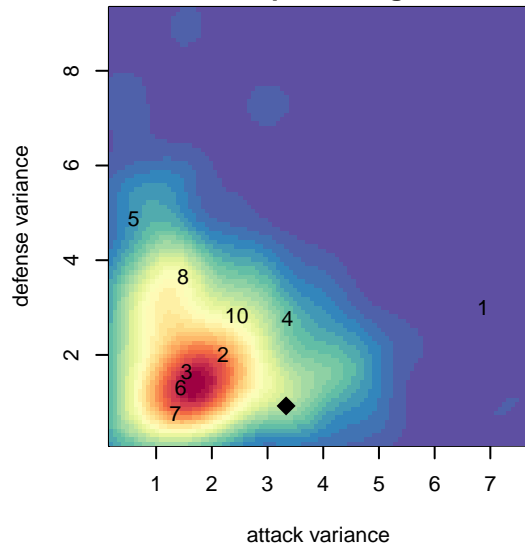

WAFC Lightning G04

Woodburn, OR
G04 total strength=530
attack=0.48 defense=0.32
spr league = Spr OYS G04 Div 1 White

alt names used:
WAFC Lightning

Venues played:
2015 Spr OYS G04 Division 1 White

WAFC Lightning G04
Dots are actual minus expected GF (blue circles) and GA (red triangles).
Blue line is smoothed change in attack strength. Red is smoothed change in defense strength.

**attack and defense variance (black dot)
relative to other teams
and top 10 in region**

**attack and defense rating
relative to others at age
and all opponents in last 13 months**

**attack and defense rating
relative to others at age
and all opponents in last 13 months**

Performance relative to 13 month average

Performance relative to 13 month average

Distribution of opponents
 Red = Lose zone, Blue = Win zone, Green = Even
 Black line separates win/lose zones

lot. A=Neither has attack advantage, B=Opponent has both attack and defense advantage, C=Opponent has both attack and defense disadvantage, D=Both have