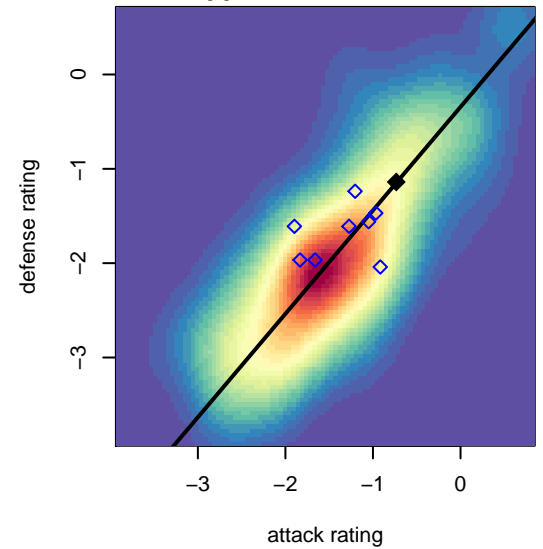

WAFC Lightning G04

Woodburn, OR
G04 total strength=530
attack=0.48 defense=0.32
spr league = Spr OYS G04 Div 1 White

alt names used:
WAFC Lightning

Venues played:
2015 Spr OYS G04 Division 1 White

WAFC Lightning G04
Dots are actual minus expected GF (blue circles) and GA (red triangles).
Blue line is smoothed change in attack strength. Red is smoothed change in defense strength.

**attack and defense variance (black dot)
relative to other teams
and top 10 in region**

**attack and defense rating
relative to others at age
and all opponents in last 13 months**

**attack and defense rating
relative to others at age
and all opponents in last 13 months**

Performance relative to 13 month average

Performance relative to 13 month average

Distribution of opponents
 Red = Lose zone, Blue = Win zone, Green = Even
 Black line separates win/lose zones

lot. A=Neither has attack advantage, B=Opponent has both attack and defense advantage, C=Opponent has both attack and defense disadvantage, D=Both have